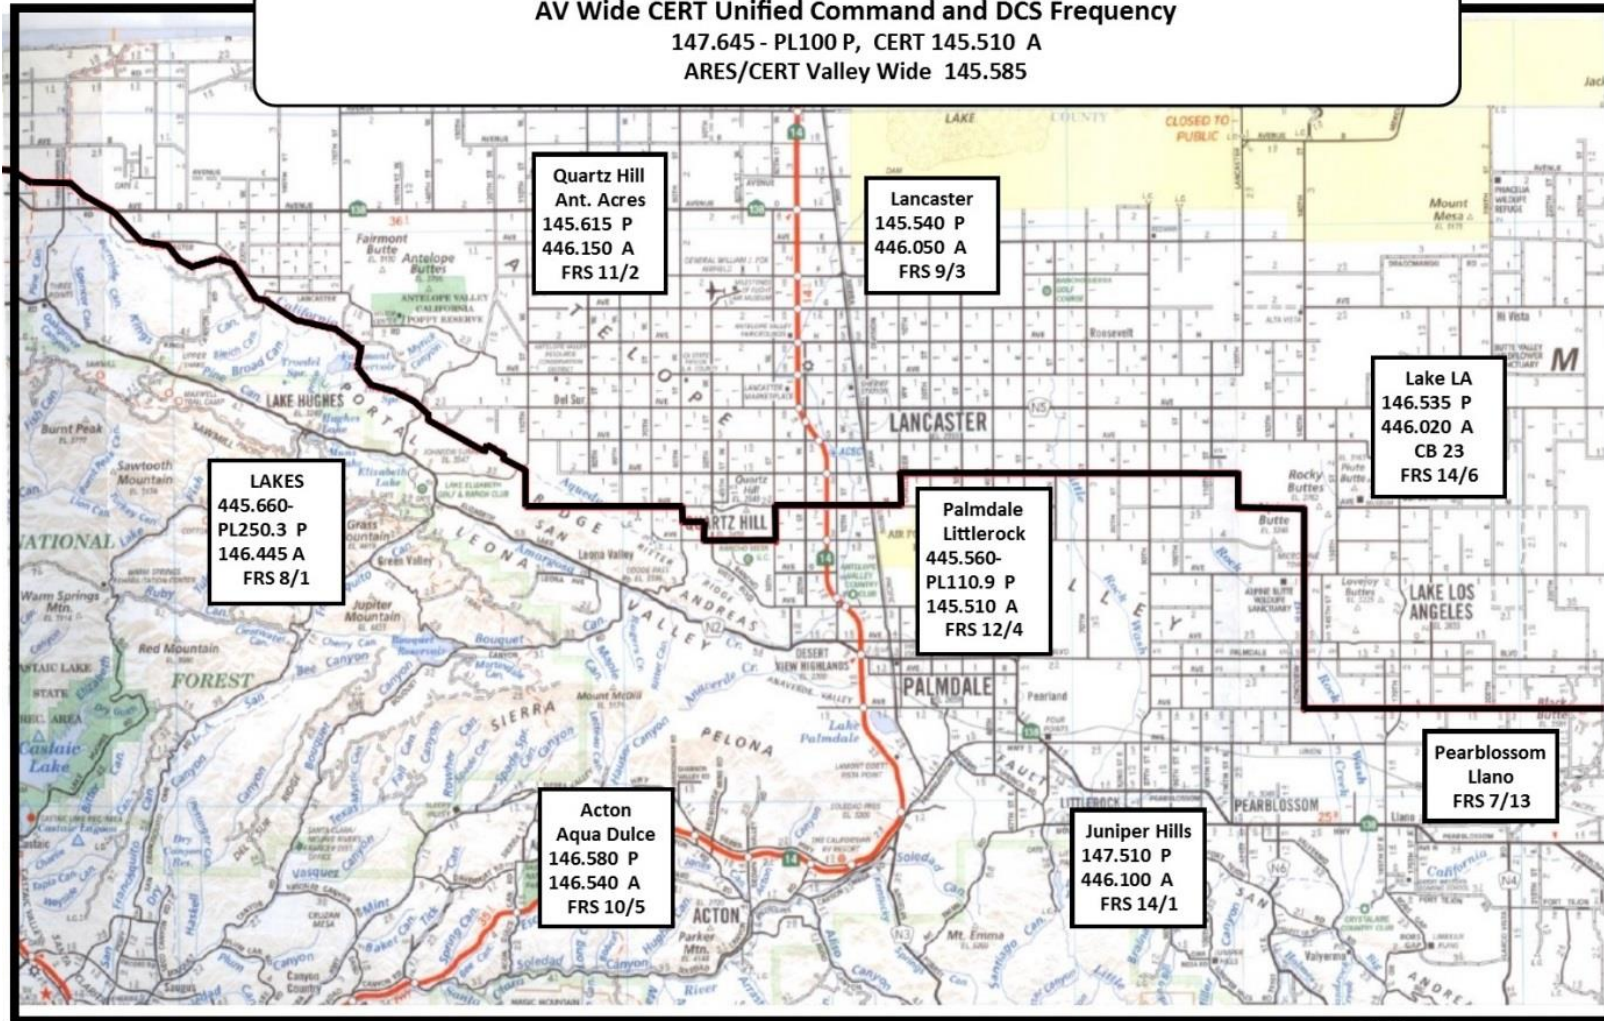

AV Wide CERT Unified Command and DCS Frequency

147.645 - PL100 P, CERT 145.510 A

ARES/CERT Valley Wide 145.585

RMS Gateway
145.630 KE6RHV-10 (Palmdale)

MAP Legend
LASD Div Boudry
Primary Freq P
Alternate Freq A